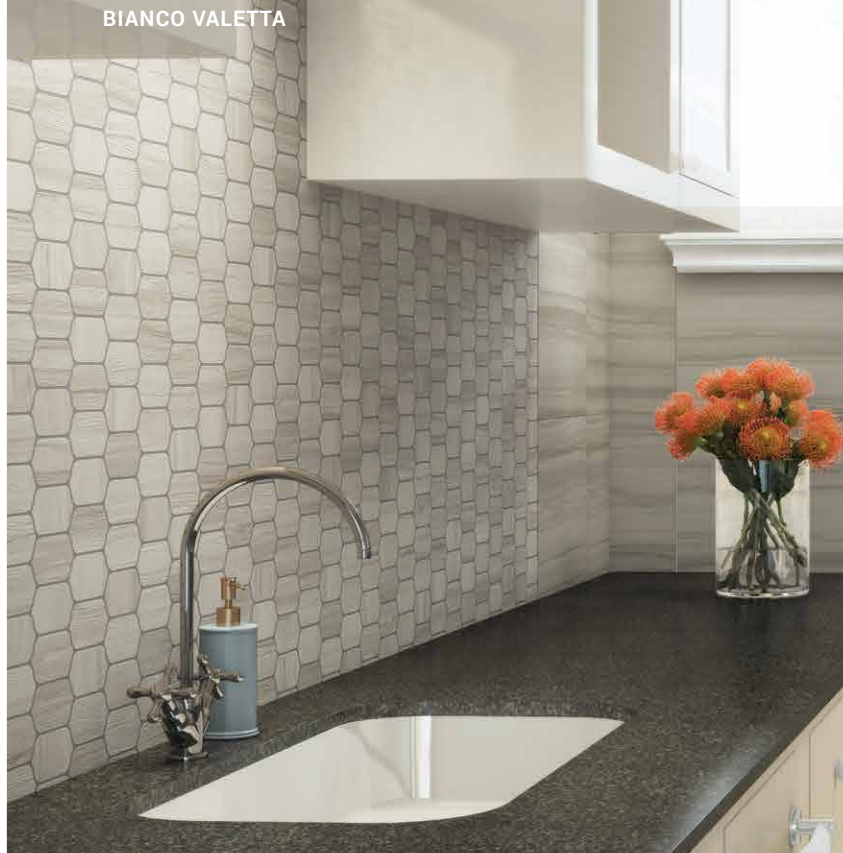

12"x13" (2"x4")
Victorian Mosaic

12"x13" (2"x4")
Victorian Mosaic

12"x13" (2"x4")
Victorian Mosaic

12"x13" (2"x4")
Victorian Mosaic

SIZES

12"x24"

16"x16"

3"x12"
Bullnose

TRIM (Available in all colors)

Variation Rating: MODERATE
Light to moderate shade and texture variation with in each carton

BIANCO VALETTA

SABBIA MEZZO

BIANCO VALETTA

NOCE TRENTO & BIANCO VALETTA