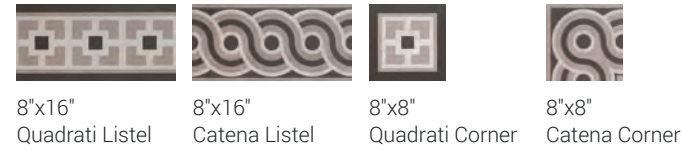

CEMENTINE

Durabody Ceramic Floor Tile

Suitable Rooms

ANTIQUE MIX (1 SKU 4 different faces)

CONTRAST MIX (1 SKU 4 different faces)

ANTIQUE DECORATIVE ACCENTS

CONTRAST DECORATIVE ACCENTS

SIZES

16"x16"

Variation Rating: MODERATE
Light to moderate shade and texture variation with in each carton

CONTRAST CROCE

Photo reproduction may not match the exact color of tile.