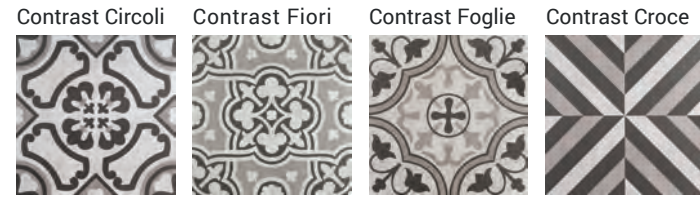

CEMENTINE

Durabody Ceramic Floor Tile

Suitable Rooms

ANTIQUE MIX (1 SKU 4 different faces)

CONTRAST MIX (1 SKU 4 different faces)

ANTIQUE DECORATIVE ACCENTS

CONTRAST DECORATIVE ACCENTS

SIZES

16"x16"

Variation Rating: MODERATE
Light to moderate shade and texture variation with in each carton

CONTRAST CROCE

Photo reproduction may not match the exact color of tile.