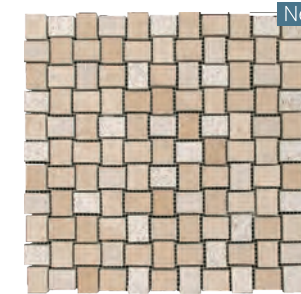

MEXICAN TRAVERTINE

Crema Imperial

Suitable Rooms

Honed/Filled

24"x24", 12"x24", 4"x12", 4"x4"

Select Honed/Filled

18"x18", 16"x16", 12"x12"

Classic Honed/Filled

18"x18", 16"x16", 12"x12"

Tumbled

6"x6", 3"x6", 4"x4"

Classic Chiseled/Honed/Filled

16"x16", 8"x16", 8"x8"

Versailles Pattern - Classic Unfilled/Chiseled/Brushed*

Versailles Pattern - Honed/Filled*

*Versailles Pattern consists of: 2 pieces 16"x24", 4 pieces 16"x16", 2 pieces 8"x16" and 4 pieces 8"x8". Must order 2 cartons to complete pattern.

SIZES

CREMA IMPERIAL

DECORATIVE ACCENTS

12"x12" (1"x1 1/4")
Hi/Lo Mosaic

12"x12" (2"x2")
Mosaic
Honed/Filled

12"x12" (2"x2")
Mosaic
Tumbled

12"x12" (2"x4")
Mosaic
Tumbled

12"x12" (1"x2")
Split-Face Mosaic

12"x13"
Linear Insert Mosaic
Honed/Filled

13 1/2"x13 1/2" (1"x3")
Herringbone Mosaic

10 3/4"x13" (2"x2")
Hexagon Mosaic

12"x13"
Linear Insert Mosaic
Honed/Filled

3"x6"
Bisello
Honed/Filled

TRIM

Shade variation is inherent in all Natural Stone products. Material furnished may vary from the sample. All questions regarding the acceptability of products must be resolved prior to installation. Use constitutes acceptance.