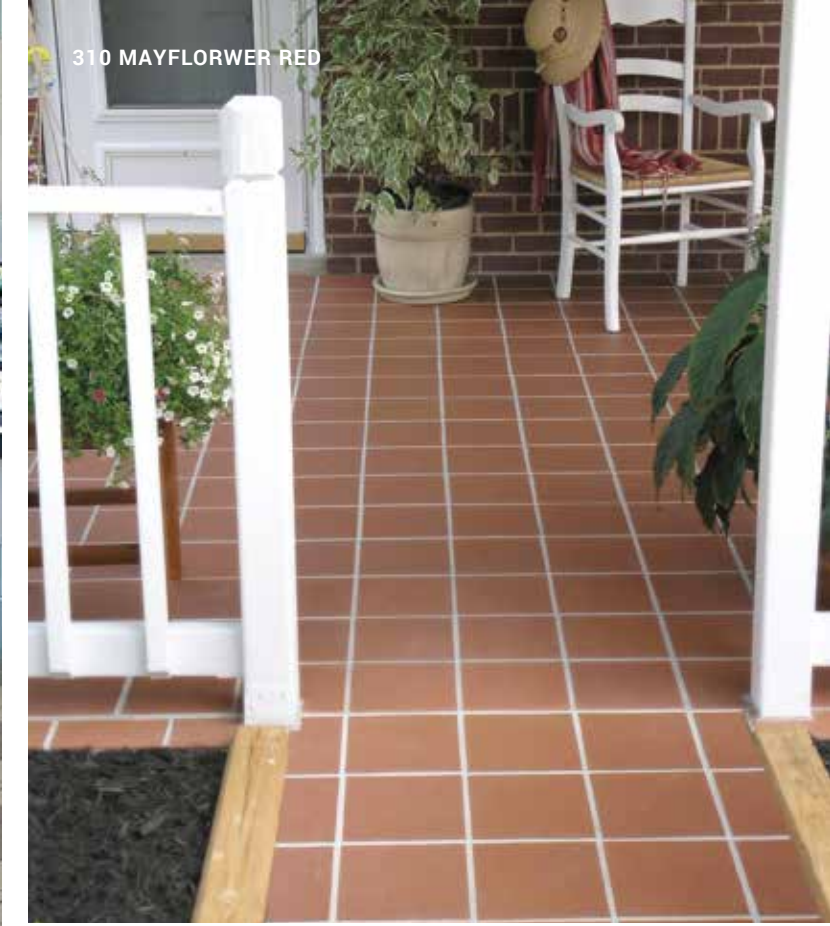

6"x6"
Q1665C
Bullnose Corner Exterior

6"x6"
Q3565
Round-top Cove Base

TRIM (Available in all colors)

6"x6"
Q3565
Cove Base

6"x6"
Q3565R
Cove Base Corner Right

6"x6"
Q3565L
Cove Base Corner Left

507 PURITAN GRAY & 505 PLAZA GRAY