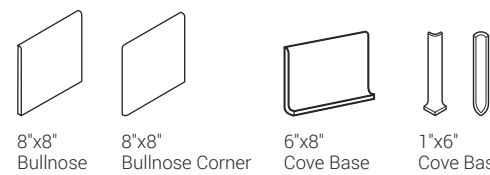

DECORATIVE ACCENTS

12"x12" (2"x2") Mosaic White
 12"x12" (2"x2") Mosaic Almond
 12"x12" (2"x2") Mosaic Light Gray

SIZES

TRIM (Available in all colors)

Variation Rating: MODERATE
 Light to moderate shade and texture variation with in each carton