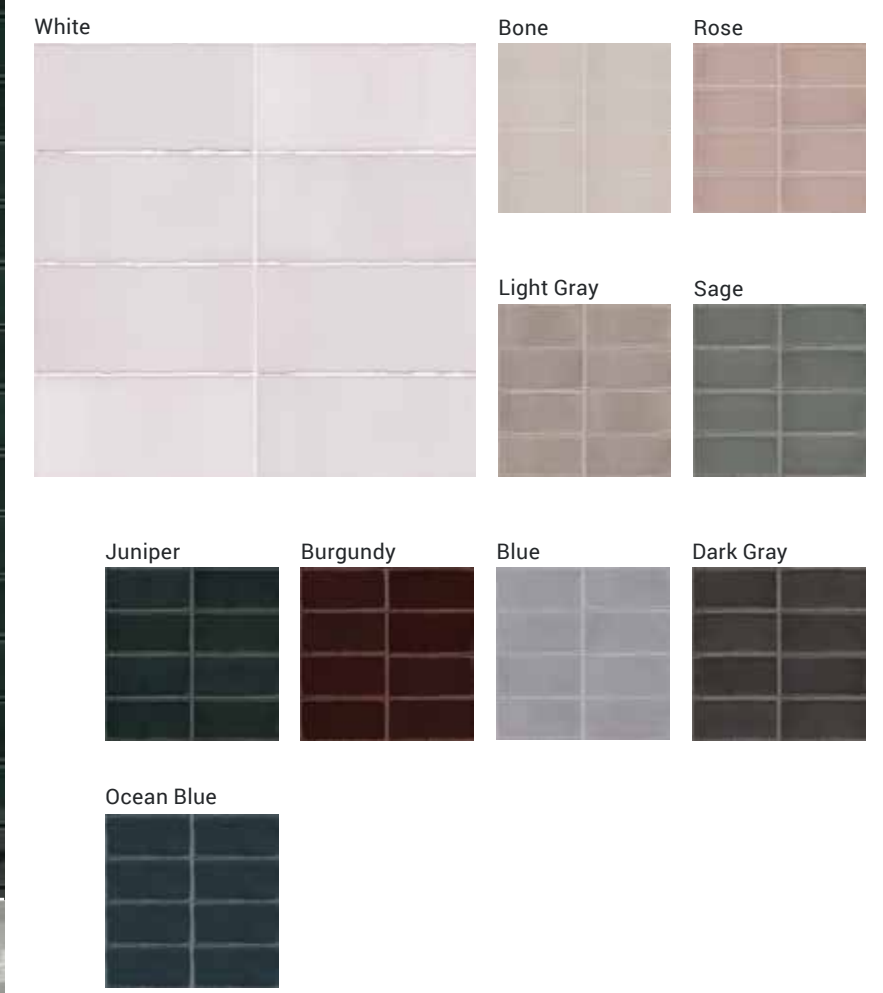

# RIPPLE

GLAZED CERAMIC WALL TILE

## WALL TILE

Sage

Rose

Blue

Photo reproduction may not match the exact color of tile.

### SIZES

### TRIM (Available in all colors)